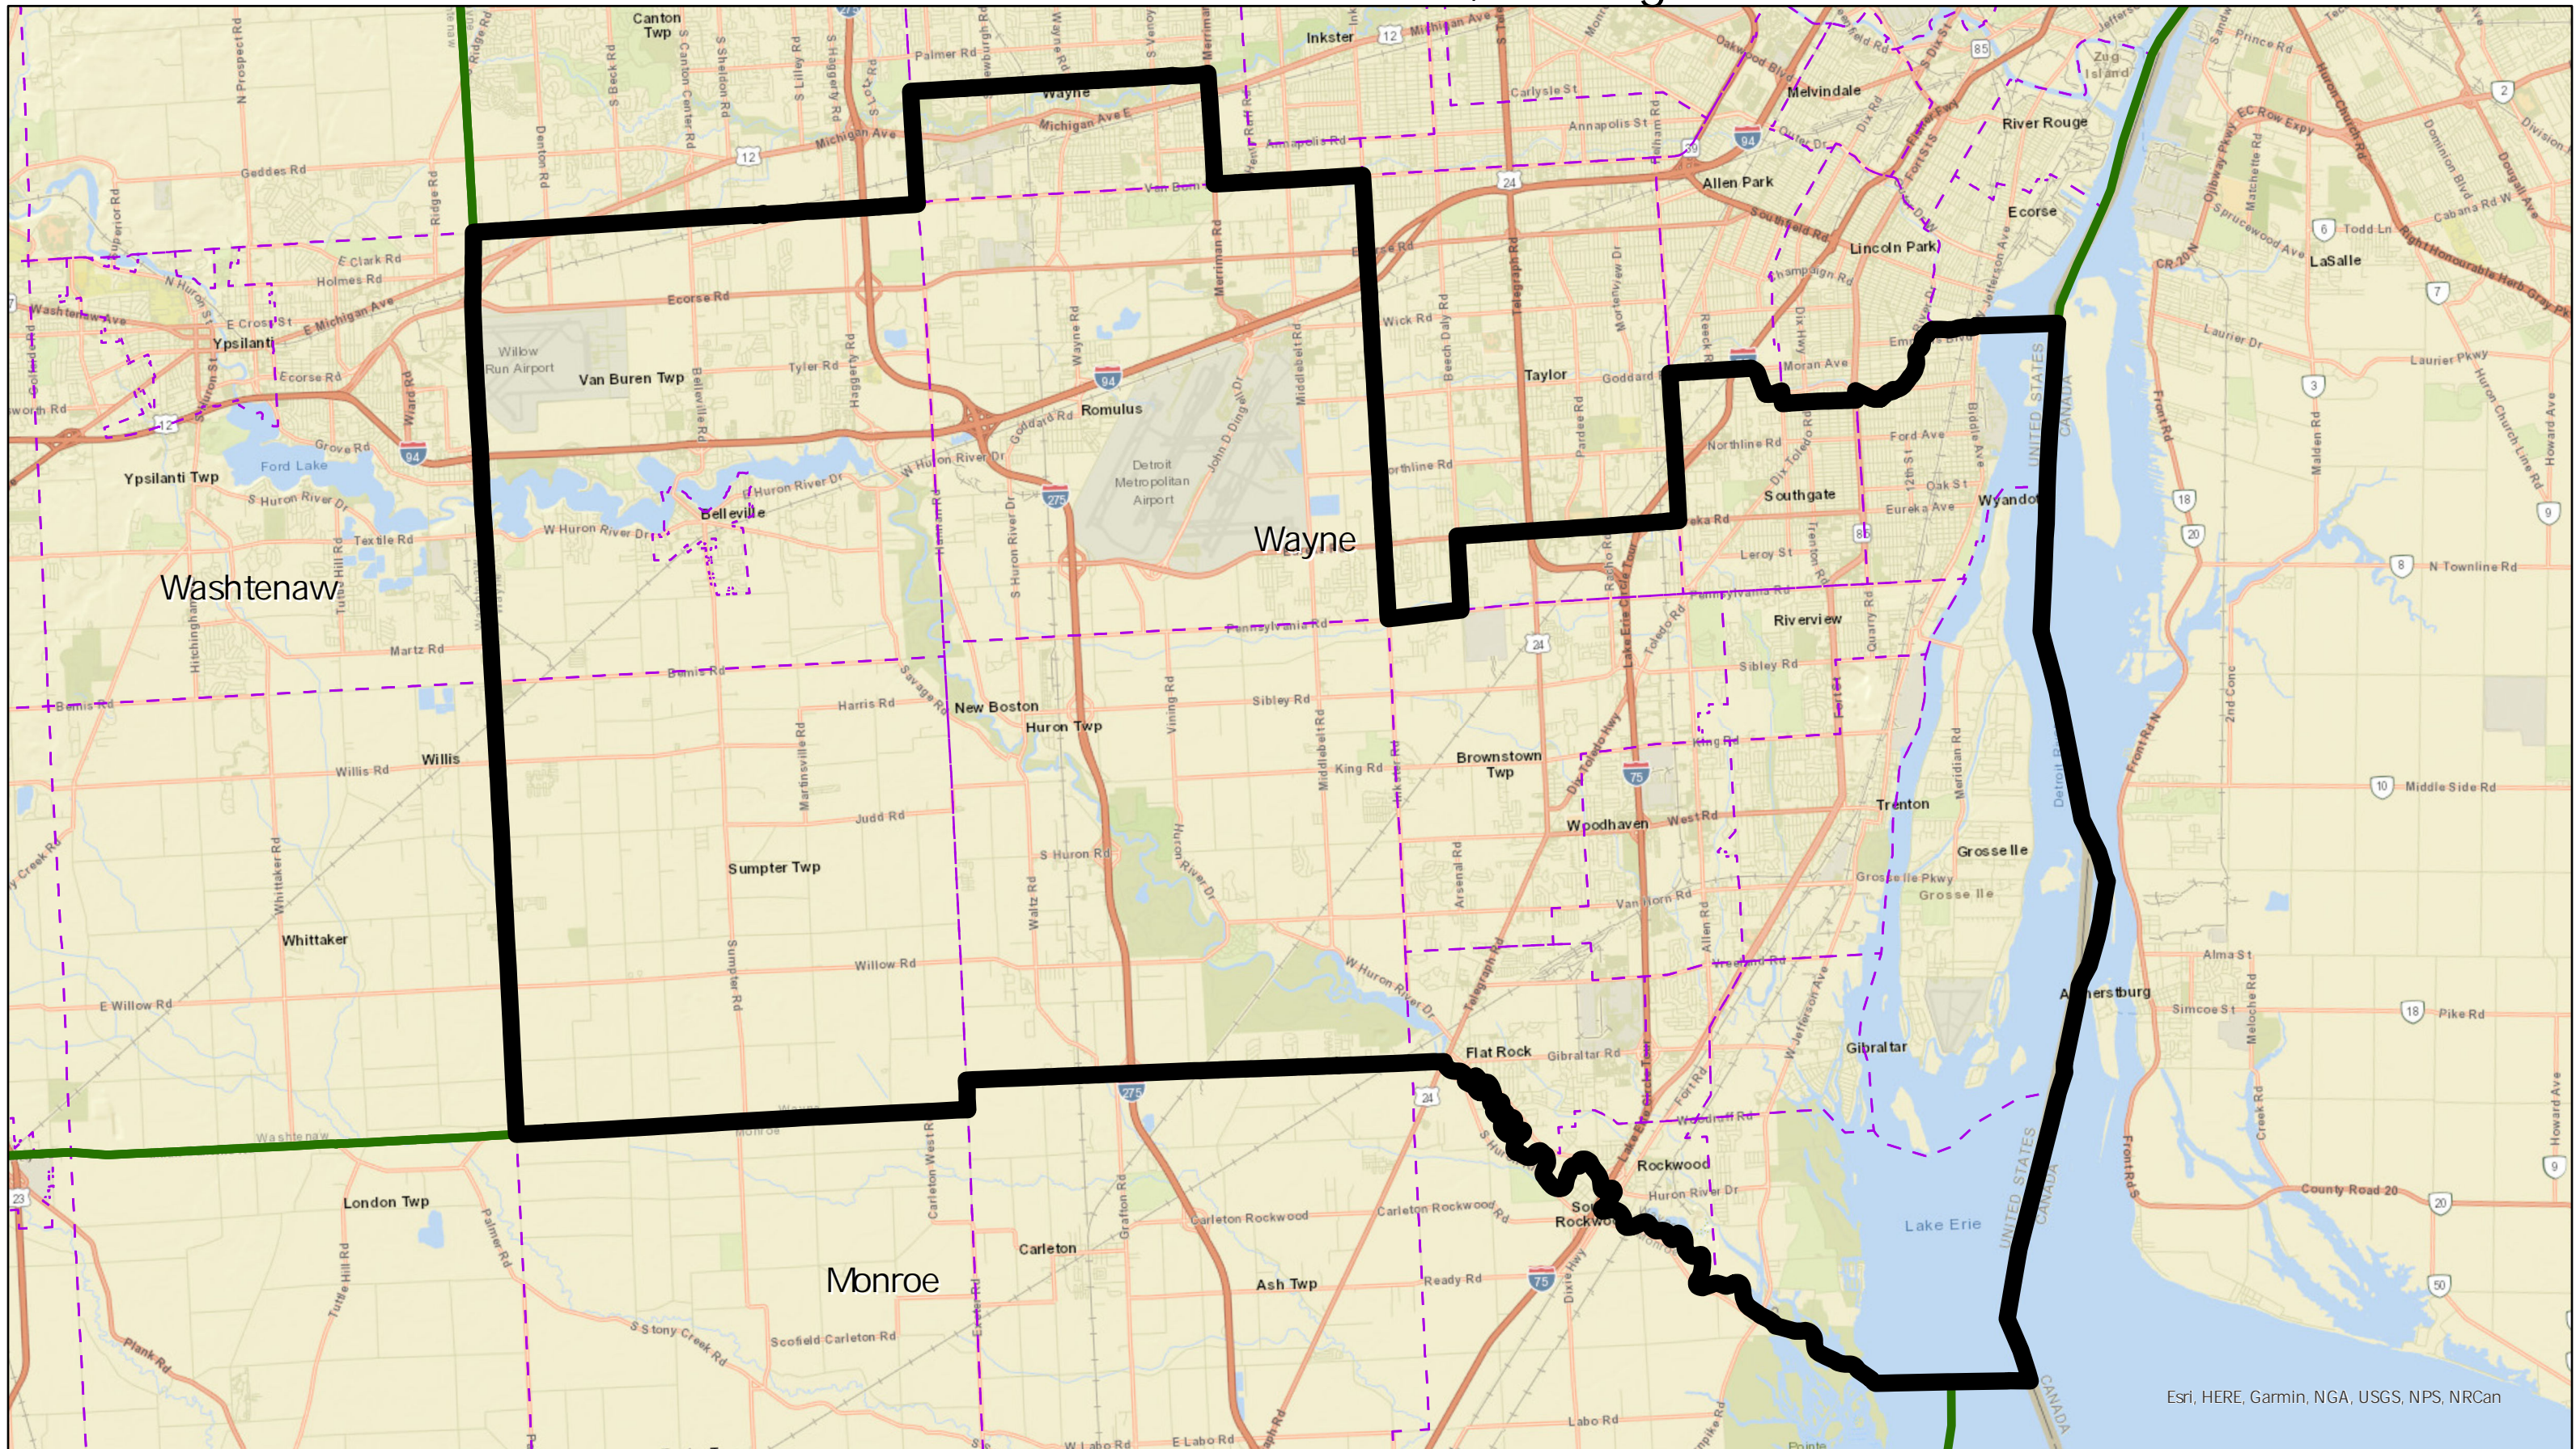

Linden Senate District 4, Michigan

 Linden Senate Districts  Counties  Townships